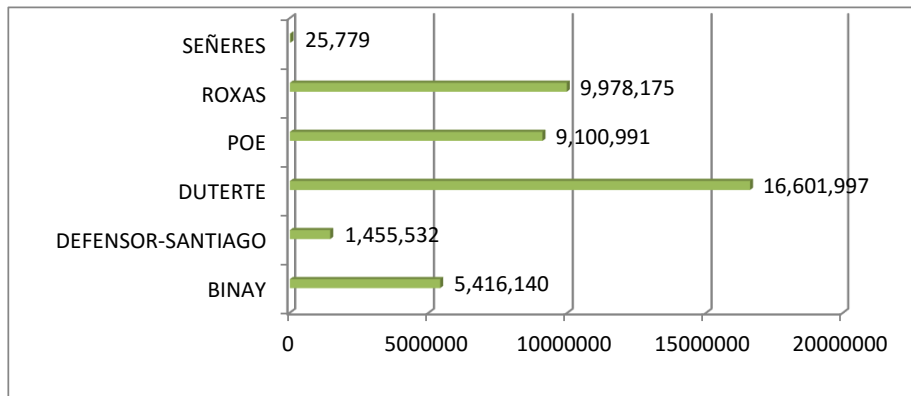

2016 PRESIDENTIAL AND VICE PRESIDENTIAL CANVASS

166 of 166 COCs

As of May 27, 2016 10:51 PM

PRESIDENT

BINAY	5,416,140
DEFENSOR-SANTIAGO	1,455,532
DUTERTE	16,601,997
POE	9,100,991
ROXAS	9,978,175
SEÑERES	25,779

VICE PRESIDENT

CAYETANO	5,903,379
ESCUDERO	4,931,962
HONASAN	788,881
MARCOS	14,155,344
ROBREDO	14,418,817
TRILLANES	868,501