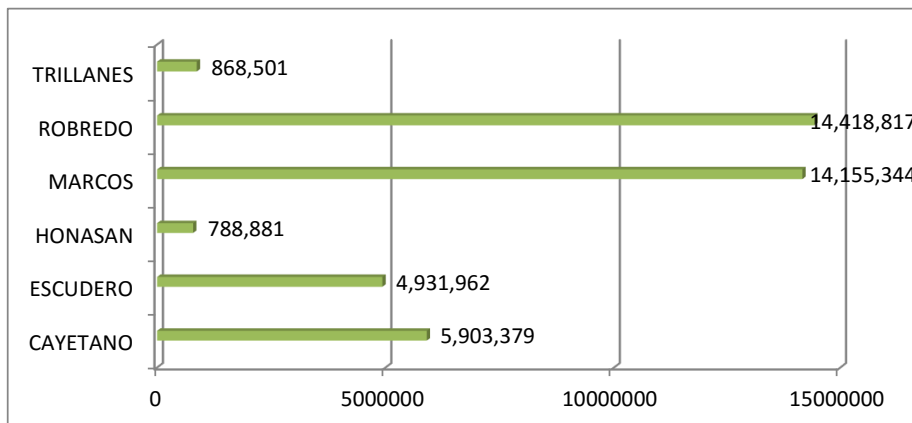

2016 PRESIDENTIAL AND VICE PRESIDENTIAL CANVASS

166 of 166 COCs

As of May 27, 2016 10:51 PM

PRESIDENT

BINAY	5,416,140
DEFENSOR-SANTIAGO	1,455,532
DUTERTE	16,601,997
POE	9,100,991
ROXAS	9,978,175
SEÑERES	25,779

VICE PRESIDENT

CAYETANO	5,903,379
ESCUDERO	4,931,962
HONASAN	788,881
MARCOS	14,155,344
ROBREDO	14,418,817
TRILLANES	868,501